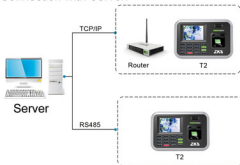

Connection with Server:

Copyright 2000-2011 ZKS INC. All Rights Reserved

ZKS INC is a trademark of ZKS Group which has been registered in China and United States